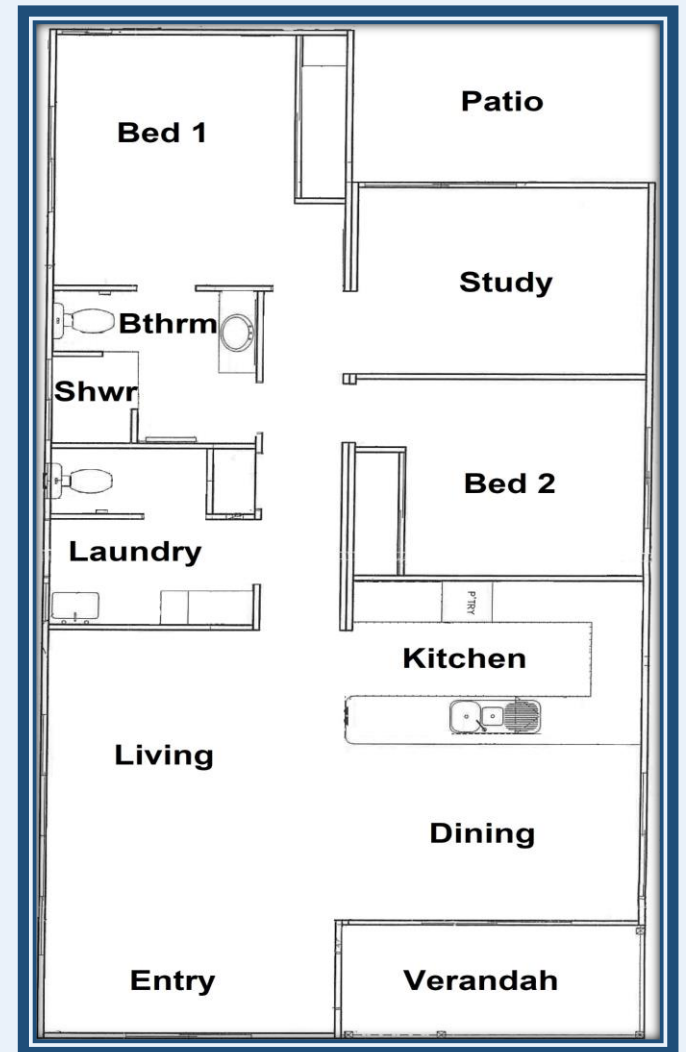

MALLEE

From \$395 000

Established Home For Sale

as displayed

BWM 276

- Spacious 2 bed + study home
- Lovely presentation, neutral decor
- Good size kitchen, built in pantry
- Split system air conditioning
- Lovely alfresco area, carport