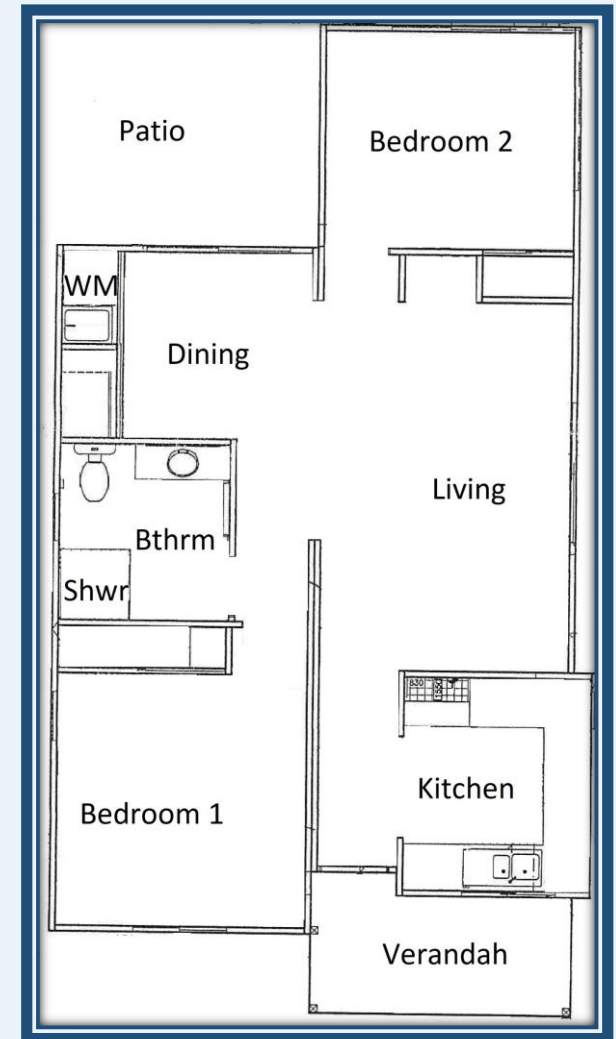

LOMANDRA

Established Home For Sale

\$349 000+

as displayed

BWM 010

- Lovely 2 bed home
- Open plan living/dining
- Split system air, solar panels
- Outdoor living
- Carport, storeroom

Sales enquiries call 08 9550 4882
or email tracyc@nlv.com.au